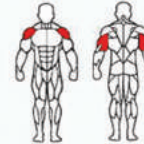

# ZEN SERIES

45

20

**SRTY01**  
CHEST PRESS

Weight: 252kg  
 Size: 1550×1500×1630mm  
 Packing Size: 1720×1120×700mm  
 Weight Stack: 100kg

**SRTY02**  
SHOULDER PRESS

Weight: 267kg  
 Size: 1980×1450×1630mm  
 Packing Size: 1620×1120×530mm  
 Weight Stack: 100kg

**SRTY03**  
ROWING MACHINE

Weight: 240kg  
 Size: 1330×1340×1630mm  
 Packing Size: 1620×1120×530mm  
 Weight Stack: 100kg

**SRTY04**  
PEC FLY / REAR DELT

Weight: 274kg  
 Size: 1490×1340×2080mm  
 Packing Size: 2120×1120×570mm  
 Weight Stack: 80kg