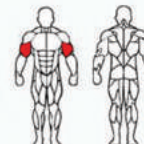

SRTY05
BICEPS CURL

Weight: 220kg
Size: 1360×1160×1630mm
Packing Size: 1620×1120×530mm
Weight Stack: 80kg