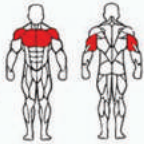

# ZEN SERIES

45

20

**SRTY01**  
CHEST PRESS

Weight: 252kg  
 Size: 1550×1500×1630mm  
 Packing Size: 1720×1120×700mm  
 Weight Stack: 100kg

**SRTY02**  
SHOULDER PRESS

Weight: 267kg  
 Size: 1980×1450×1630mm  
 Packing Size: 1620×1120×530mm  
 Weight Stack: 100kg

**SRTY03**  
ROWING MACHINE

Weight: 240kg  
 Size: 1330×1340×1630mm  
 Packing Size: 1620×1120×530mm  
 Weight Stack: 100kg

**SRTY04**  
PEC FLY / REAR DELT

Weight: 274kg  
 Size: 1490×1340×2080mm  
 Packing Size: 2120×1120×570mm  
 Weight Stack: 80kg