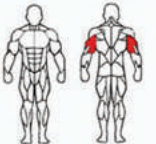

SRTY06
TRICEPS PRESS

Weight: 223kg
Size: 1400×1160×1630mm
Packing Size: 1620×1120×530mm
Weight Stack: 80kg