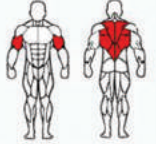

# ZEN SERIES

45

20

**SRTY01**  
CHEST PRESS

Weight: 252kg  
 Size: 1550×1500×1630mm  
 Packing Size: 1720×1120×700mm  
 Weight Stack: 100kg

**SRTY02**  
SHOULDER PRESS

Weight: 267kg  
 Size: 1980×1450×1630mm  
 Packing Size: 1620×1120×530mm  
 Weight Stack: 100kg

**SRTY03**  
ROWING MACHINE

Weight: 240kg  
 Size: 1330×1340×1630mm  
 Packing Size: 1620×1120×530mm  
 Weight Stack: 100kg

**SRTY04**  
PEC FLY / REAR DELT

Weight: 274kg  
 Size: 1490×1340×2080mm  
 Packing Size: 2120×1120×570mm  
 Weight Stack: 80kg