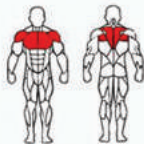

# ZEN SERIES

45

20

**SRTY01**  
CHEST PRESS

Weight: 252kg  
 Size: 1550×1500×1630mm  
 Packing Size: 1720×1120×700mm  
 Weight Stack: 100kg

**SRTY02**  
SHOULDER PRESS

Weight: 267kg  
 Size: 1980×1450×1630mm  
 Packing Size: 1620×1120×530mm  
 Weight Stack: 100kg

**SRTY03**  
ROWING MACHINE

Weight: 240kg  
 Size: 1330×1340×1630mm  
 Packing Size: 1620×1120×530mm  
 Weight Stack: 100kg

**SRTY04**  
PEC FLY / REAR DELT

Weight: 274kg  
 Size: 1490×1340×2080mm  
 Packing Size: 2120×1120×570mm  
 Weight Stack: 80kg