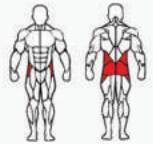

SRHM12
LEG PRESS

Weight: 334kg
Size: 1860 × 1070 × 1800mm
Packing Size: 1920 × 1120 × 580mm
Weight Stack: 124kg + 4.6kg

SRHM13
LEG EXTENSION

Weight: 236kg
Size: 1290 × 1050 × 1635mm
Packing Size: 1820 × 820 × 520mm
Weight Stack: 96kg + 4.6kg

SRHM14
SEATED LEG CURL

Weight:252kg
Size:1270×1030×1635mm
Packing Size:1820×820×520mm
Weight Stack:96kg+4.6kg

SRHM15
PRONE LEG CURL

Weight:219kg
Size:1500×950×1400mm
Packing Size:1620×820×470mm
Weight Stack:96kg+4.6kg

SRHM16
OUTER THIGH ABDUCTOR

Weight:228kg
Size:1500×700×1400mm
Packing Size:1520×820×650mm
Weight Stack:96kg+4.6kg

SRHM17
INNER THIGH ADDUCTOR

Weight:229kg
Size:1500×700×1400mm
Packing Size:1520×820×650mm
Weight Stack:96kg+4.6kg