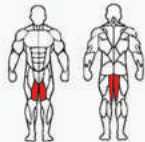

SRHM12
LEG PRESS

Weight: 334kg
Size: 1860 × 1070 × 1800mm
Packing Size: 1920 × 1120 × 580mm
Weight Stack: 124kg + 4.6kg

SRHM13
LEG EXTENSION

Weight: 236kg
Size: 1290 × 1050 × 1635mm
Packing Size: 1820 × 820 × 520mm
Weight Stack: 96kg + 4.6kg

SRHM14
SEATED LEG CURL

Weight:252kg
Size:1270×1030×1635mm
Packing Size:1820×820×520mm
Weight Stack:96kg+4.6kg

SRHM15
PRONE LEG CURL

Weight:219kg
Size:1500×950×1400mm
Packing Size:1620×820×470mm
Weight Stack:96kg+4.6kg

SRHM16
OUTER THIGH ABDUCTOR

Weight:228kg
Size:1500×700×1400mm
Packing Size:1520×820×650mm
Weight Stack:96kg+4.6kg

SRHM17
INNER THIGH ADDUCTOR

Weight:229kg
Size:1500×700×1400mm
Packing Size:1520×820×650mm
Weight Stack:96kg+4.6kg