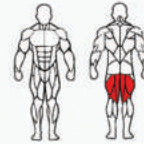

SRHM10
TRICEPS EXTENSION

Weight: 209kg
Size: 1140 × 1100 × 1400mm
Packing Size: 1620 × 820 × 370mm
Weight Stack: 96kg + 4.6kg

SRHM11
DIP /CHIN ASSIST

Weight: 304kg
Size: 1200 × 1100 × 2200mm
Packing Size: 2270 × 820 × 470mm
Weight Stack: 96kg + 4.6kg

SRHM12
LEG PRESS

Weight: 334kg
Size: 1860 × 1070 × 1800mm
Packing Size: 1920 × 1120 × 580mm
Weight Stack: 124kg + 4.6kg

SRHM13
LEG EXTENSION

Weight: 236kg
Size: 1290 × 1050 × 1635mm
Packing Size: 1820 × 820 × 520mm
Weight Stack: 96kg + 4.6kg

SRHM14
SEATED LEG CURL

Weight:252kg
Size:1270×1030×1635mm
Packing Size:1820×820×520mm
Weight Stack:96kg+4.6kg

SRHM15
PRONE LEG CURL

Weight:219kg
Size:1500×950×1400mm
Packing Size:1620×820×470mm
Weight Stack:96kg+4.6kg