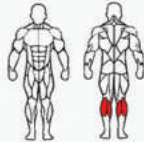

SRHM18
STANDING CALF RAISE

Weight:220kg
Size:1380×1100×1830mm
Packing Size:1920×820×470mm
Weight Stack:96kg+4.6kg