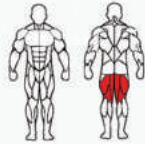

SRHM10
TRICEPS EXTENSION

Weight: 209kg
Size: 1140 × 1100 × 1400mm
Packing Size: 1620 × 820 × 370mm
Weight Stack: 96kg + 4.6kg

SRHM11
DIP /CHIN ASSIST

Weight: 304kg
Size: 1200 × 1100 × 2200mm
Packing Size: 2270 × 820 × 470mm
Weight Stack: 96kg + 4.6kg

SRHM12
LEG PRESS

Weight: 334kg
Size: 1860 × 1070 × 1800mm
Packing Size: 1920 × 1120 × 580mm
Weight Stack: 124kg + 4.6kg

SRHM13
LEG EXTENSION

Weight: 236kg
Size: 1290 × 1050 × 1635mm
Packing Size: 1820 × 820 × 520mm
Weight Stack: 96kg + 4.6kg

SRHM14
SEATED LEG CURL

Weight:252kg
Size:1270×1030×1635mm
Packing Size:1820×820×520mm
Weight Stack:96kg+4.6kg

SRHM15
PRONE LEG CURL

Weight:219kg
Size:1500×950×1400mm
Packing Size:1620×820×470mm
Weight Stack:96kg+4.6kg